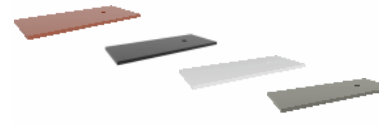

Aldea 60 cm Alt Yan Dolap
Lower Side Cabinet
Armadio Laterale Inferiore

EY4AL060C19D00
EY4AL060C20D00
EY4AL060C21D00
EY4AL060C18D00

Soft Kiremit / Soft Brick / Mattone Morbido
Soft Siyah / Soft Black / Nero Morbido
Soft Beyaz / Soft White / Bianco Morbido
Soft Antrasit / Soft Anthracite / Antracite Morbido

Aldea 65 cm TezgaH
Countertop | Piano D'appoggio (Tek Lavabo kullanımı içindir For Single Washbasin Usage Per Uso Lavabo Singolo)

EY9AL065C19D00
EY9AL065C20D00
EY9AL065C21D00
EY9AL065C18D00

Soft Kiremit / Soft Brick / Mattone Morbido
Soft Siyah / Soft Black / Nero Morbido
Soft Beyaz / Soft White / Bianco Morbido
Soft Antrasit / Soft Anthracite / Antracite Morbido