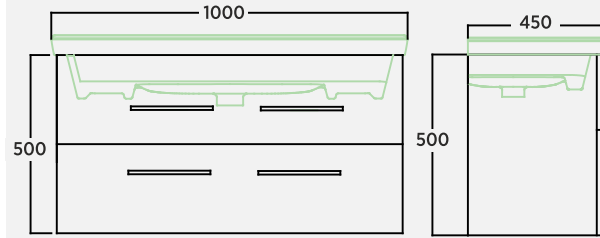

Allegro 100 cm Lavabo Dolabı Washbasin Cabinet | Mobile Lavabo