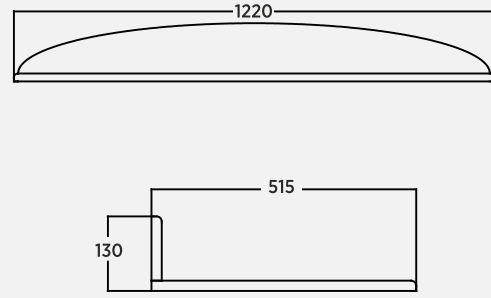

Blanc 120cm Lavabolu Mermer Tezgah
Marble Countertop With Washbasin | Piano In Marmo Con Lavabo