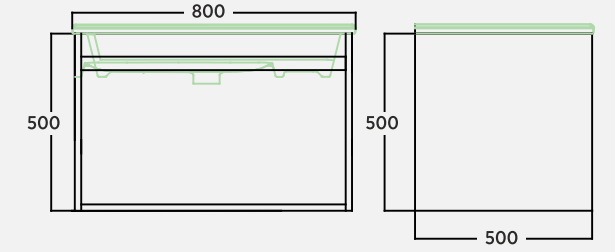

Capitol 80 cm Lavabo Dolabı Washbasin Cabinet | Mobile Lavabo