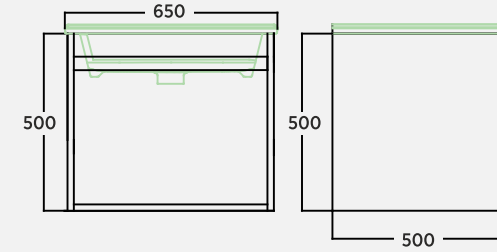

SUGGESTED ILLUMINATED MIRRORS | SPECCHI ILLUMINATI SUGGERITI

Ortak 65 cm Aydınlatmalı Ayna
Illuminated Mirror | Specchio Illuminato

EA1OR065C00A00

Ortak 80 cm Aydınlatmalı Ayna
Illuminated Mirror | Specchio Illuminato

EA1OR080C00A00

Ortak 100 cm Aydınlatmalı Ayna
Illuminated Mirror | Specchio Illuminato

EA1OR100C00A00

ÖNERİLEN AYDINLATMALI AYNALI DOLAPLAR

SUGGESTED ILLUMINATED MIRROR CABINETS | CONSIGLIATI ARMADIETTI A SPECCHIO ILLUMINATI

Ortak 65 cm Aydınlatmalı Aynalı Dolap Canvas Beyaz
Illuminated Mirror Cabinet
Armadietti A Specchio Illuminati
Canvas White / Tela Bianco

EA2OR065C03D00

Ortak 80 cm Aydınlatmalı Aynalı Dolap Canvas Beyaz
Illuminated Mirror Cabinet
Armadietti A Specchio Illuminati
Canvas White / Tela Bianco

EA2OR080C03D00

Ortak 100 cm Aydınlatmalı Aynalı Dolap Canvas Beyaz
Illuminated Mirror Cabinet
Armadietti A Specchio Illuminati
Canvas White / Tela Bianco

EA2OR100C03D00

ÖNERİLEN AYNALI DOLAPLAR:

SUGGESTED MIRROR CABINETS | ARMADIETTI A SPECCHIO SUGGERITI

Ortak 65 cm Aynalı Dolap Canvas Beyaz
Mirror Cabinet | Armadio A Specchio
Canvas White / Tela Bianco

EA4OR065C03D00

Ortak 80 cm Aynalı Dolap Canvas Beyaz
Mirror Cabinet | Armadio A Specchio
Canvas White / Tela Bianco

EA4OR080C03D00

Ortak 100 cm Aynalı Dolap Canvas Beyaz
Mirror Cabinet | Armadio A Specchio
Canvas White / Tela Bianco

EA4OR100C03D00

TEKNİK ÇİZİM

TECHNICAL DRAWING | DISEGNO TECNICO

Capitol 65 cm Lavabo Dolabı Washbasin Cabinet | Mobile Lavabo