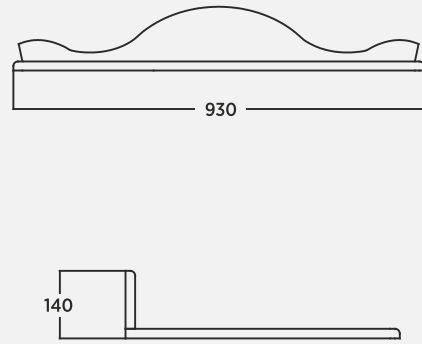

Charlotte 95 cm Lavabolu Mermer Tezgah
Marble Countertop With Washbasin | Piano In Marmo Con Lavabo