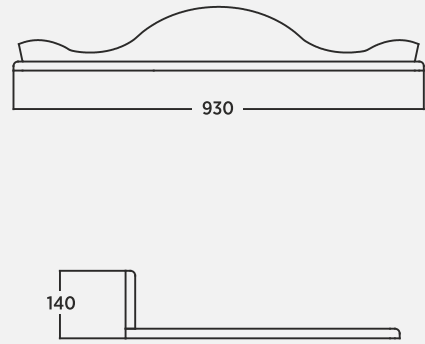

CHARLOTTE QUEEN

TEKNİK ÇİZİM
TECHNICAL DRAWING | DISEGNO TECNICO

Charlotte Queen 95 cm Lavabo Dolabi Washbasin Cabinet | Mobile Lavabo

Charlotte Queen 45 cm Boy Dolabi Tall Cabinet / Right | Armadio Alto / Destra

Charlotte 95 cm Lavabolu Mermer Tezgah
Marble Countertop With Washbasin | Piano In Marmo Con Lavabo

Charlotte 80 cm Aydınlatmalı Ayna
Illuminated Mirror | Specchio Illuminato

Charlotte 80 cm Ayna Mirror | Specchio