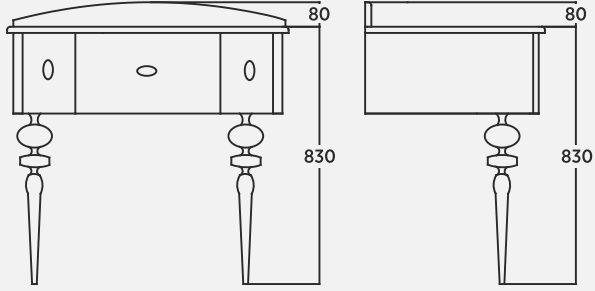

Charlotte Sport 95cm Lavabo Dolabi Washbasin Cabinet | Mobile Lavabo