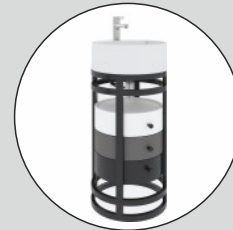

OPSİYONEL RENKLER

OPTIONAL COLORS | COLORI OPZIONALI

Greyscale
Greyscale | Greyscale