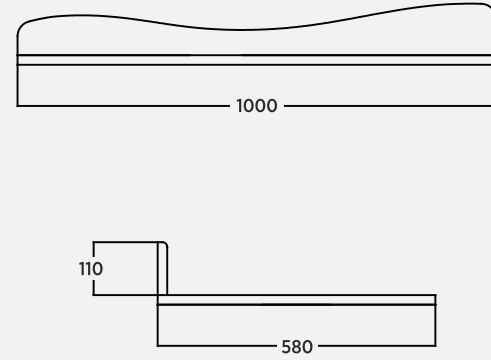

Margot 100 cm Lavabolu Mermer Tezgah
Marble Countertop With Washbasin | Piano In Marmo Con Lavabo