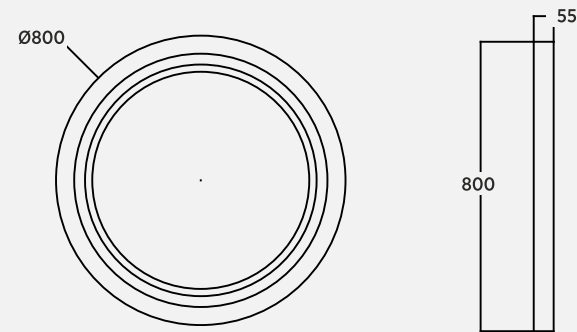

Margot 80 cm Aydınlatmalı Ayna Illuminated Mirror | Specchio Illuminato