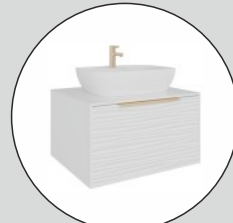

Diversified for those who are fond of gold details, Miela Gold series bring sparkle to bathrooms with its special brushed gold handles.

Diversificata per gli utenti che amano i dettagli in oro, la serie Miela Gold aggiunge scintillio ai bagni con le sue speciali maniglie in oro spazzolato.

MAT LAKE YÜZEY
Matt Lacquer Surface | Superficie Laccata Opaca

KOMBİNASYON ÇEŞİTLİLİĞİ
Combination Variety | Varietà di Combinazioni

MODÜL ÇEŞİTLİLİĞİ
Variety of Modules | Varietà di Moduli

DEPOLAMA ALANI YARATAN MODÜLLER
Modules Providing Storage Space | Moduli Che Creano Spazio di Archiviazione

Gövde & Kapak: Mat Lake | Body & Door: Matt Lacquer | Corpo&Porta: Laccato Opaco

TEZGAH ÜSTÜ LAVABOLU
Countertop Washbasin | Lavabo da Appoggio

FONKSİYONEL BÖLMELER
Functional Compartments | Scornparti Funzionali

CAM TEZGAH
Glass Countertop | Controsoffitto in Vetro

TAM AÇILIR ÇEKMECE
Full Open Drawer | Cassetto Completamente Aperto

YAVAŞ AÇILIR KAPANIR ÇEKMECE
Soft Close Drawer | Cassetto Con Chiusura Soft

BAS-AÇ KAPAKLI BOY DOLABI
Tall Cabinet With Push to Open Door | Armadio Alto Con Porta a Spinta

CAM RAFLI BOY DOLABI
Tall Cabinet with Glass Shelves | Mobile Alto Con Ripiani In Vetro

ÇEKMECELİ BOY DOLABI
Tall Cabinet with Drawers | Mobile Alto Con Cassetti

OPSİYONEL RENKLER

OPTIONAL COLORS | COLORI OPZIONALI

Ultra Beyaz
Ultra White | Bianco Ultra