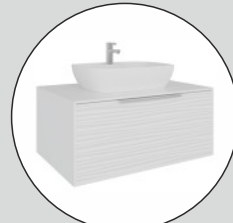

MAT LAKE YÜZEY
Matt Lacquer Surface | Superficie laccata Opaca

KOMBİNASYON ÇEŞİTLİLİĞİ
Combination Variety | Varietà di Combinazioni

MODÜL ÇEŞİTLİLİĞİ
Variety of Modules | Varietà di Moduli

DEPOLAMA ALANI YARATAN MODÜLLER
Modules Providing Storage Space | Moduli Che Creano Spazio di Archiviazione

Gövde & Kapak: Mat Lake | Body & Door: Matt Lacquer | Corpo&Porta: Laccato Opaco

TEZGAH ÜSTÜ LAVABOLU
Countertop Washbasin | Lavabo da Appoggio

FONKSİYONEL BÖLMELER
Functional Compartments | Spazi Funzionali

CAM TEZGAH
Glass Countertop | Controsoffitto in Vetro

TAM AÇILIR ÇEKMECE
Full Open Drawer | Cassetto Completamente Aperto

YAVAŞ AÇILIR KAPANIR ÇEKMECE
Soft Close Drawer | Cassetto Con Chiusura Soft

BAS-AÇ KAPAKLI BOY DOLABI
Tall Cabinet With Push to Open Door | Armadio Alto Con Porta a Spinta

CAM RAFLI BOY DOLABI
Tall Cabinet with Glass Shelves | Mobile Alto Con Ripiani in Vetro

ÇEKMECELİ BOY DOLABI
Tall Cabinet with Drawers | Mobile Alto Con Cassetti

ÇEKMECE İÇİ AYDINLATMA
Illuminated Drawer Interior | Interno Cassetto Illuminato

ÇEKMECE İÇİ KAYDIRMAZI
Anti-Slip Drawer Sheet | Foglio Antiscivolo Per Cassetti

OPSİYONEL RENKLER

OPTIONAL COLORS | COLORI OPZIONALI

Ultra Beyaz
Ultra White | Bianco Ultra