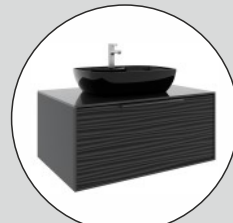

Ultra Siyah
Ultra Black | Nero Ultra