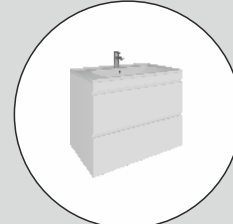

Canvas Beyaz
Canvas White / Tela Bianca