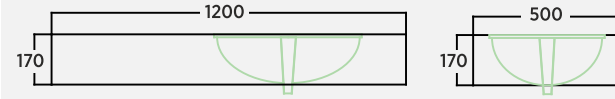

**Toan 120 cm Lavabo Dolabi** Washbasin Cabinet | Mobile Lavabo

**Toan 80 cm Aydınlatmalı Ayna** Illuminated Mirror | Specchio Illuminato

**Toan 120 cm Aydınlatmalı Ayna** Illuminated Mirror | Specchio Illuminato

**Toan 80 cm Lavabolu Porselen Tezgah**  
Porcelain Countertop With Washbasin | Piano In Porcellana Con Lavabo

**Toan 120 cm Lavabolu Porselen Tezgah**  
Porcelain Countertop With Washbasin | Piano In Porcellana Con Lavabo