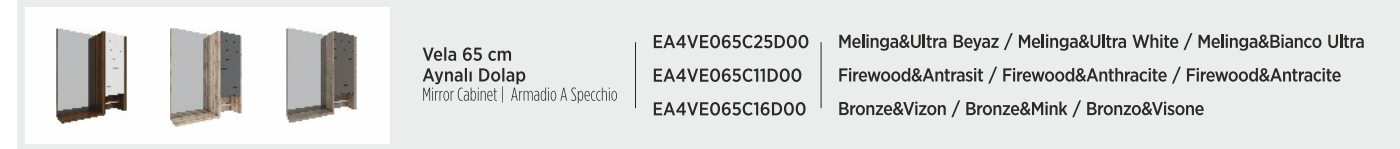

Vela 80 cm
Aynalı Dolap
Mirror Cabinet | Armadio A Specchio

ÖNERİLEN AYNALI DOLAPLAR:

SUGGESTED MIRROR CABINETS | ARMADIETTI A SPECCHIO SUGGERITI

EA4VE065C25D00 | Melinga&Ultra Beyaz / Melinga&Ultra White / Melinga&Bianco Ultra
EA4VE065C11D00 | Firewood&Antrasit / Firewood&Anthracite / Firewood&Antracite
EA4VE065C16D00 | Bronze&Vizon / Bronze&Mink / Bronzo&Visone