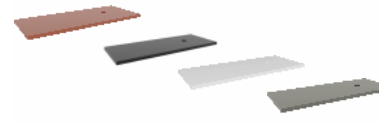

Aldea 125 cm Tezgah / Sağ
Countertop / Right | Piano D'appoggio / Destra (Tek Lavabo kullanımı içindir For Single Washbasin Usage Per Uso Lavabo Singolo)

EY9AL125R19D00
EY9AL125R20D00
EY9AL125R21D00
EY9AL125R18D00

Soft Kiremit / Soft Brick / Mattone Morbido
Soft Siyah / Soft Black / Nero Morbido
Soft Beyaz / Soft White / Bianco Morbido
Soft Antrasit / Soft Anthracite / Antracite Morbido