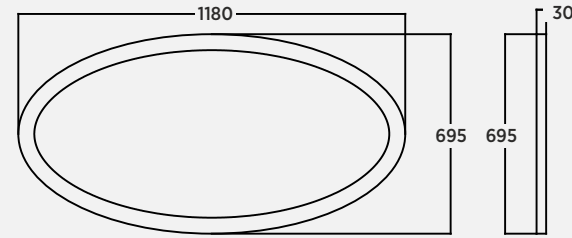

Blanc 50 cm Boy Dolabi | Tall Cabinet | Armadio Alto

Blanc 120cm Lavabolu Mermer Tezgah
Marble Countertop With Washbasin | Piano In Marmo Con Lavabo

Blanc 120 cm Ayna | Mirror | Specchio

Blanc 120 cm Aydınlatmalı Ayna | Illuminated Mirror | Specchio Illuminato