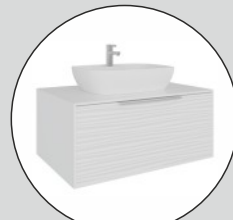

OPSİYONEL RENKLER

OPTIONAL COLORS | COLORI OPZIONALI

Ultra Beyaz
Ultra White | Bianco Ultra