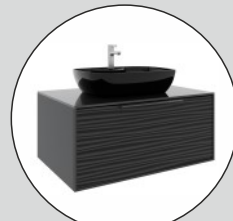

Ultra Siyah
Ultra Black | Nero Ultra