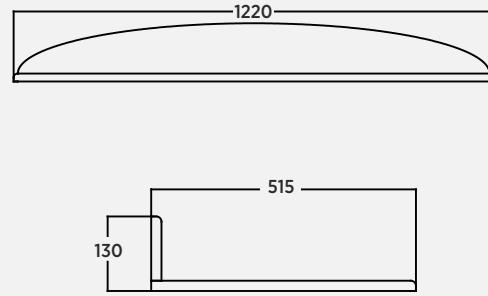

Blanc 120cm Lavabolu Mermer Tezgah
Marble Countertop With Washbasin | Piano In Marmo Con Lavabo