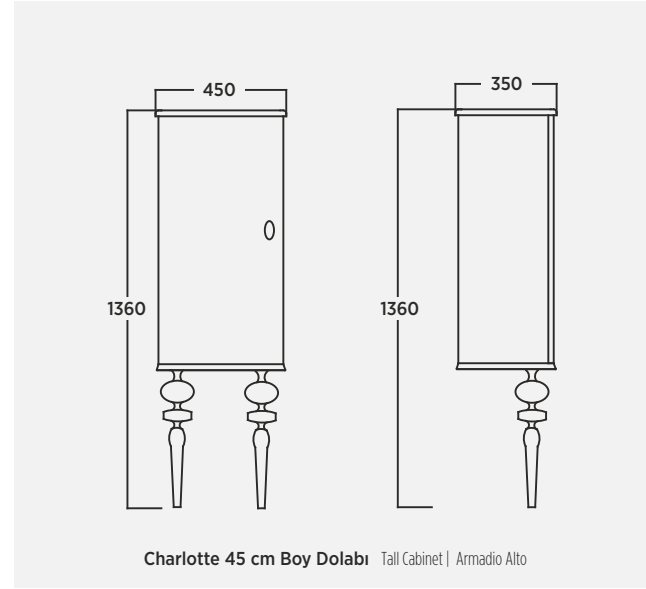

Zarif
Eşsiz
Popüler
Elegant • Unique • Popular
Elegante • Unico • Popolare