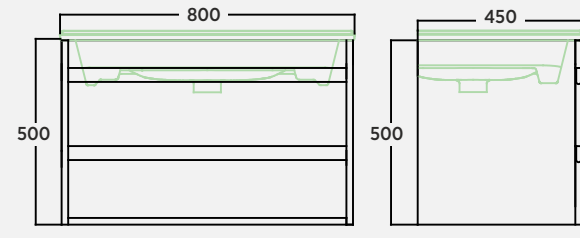

Sei 80 cm Lavabo Dolabı | Washbasin Cabinet | Mobile Lavabo