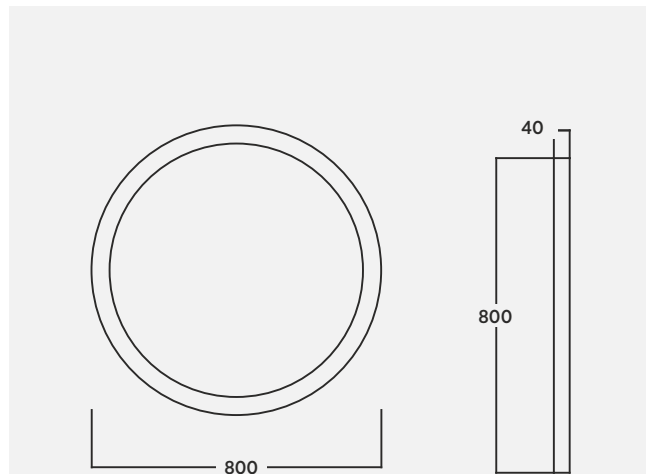

Charlotte 95 cm Lavabolu Mermer Tezgaah
Marble Countertop With Washbasin | Piano In Marmo Con Lavabo

Charlotte 80 cm Aydınlatmalı Ayna Illuminated Mirror | Specchio Illuminato

Charlotte 80 cm Ayna Mirror | Specchio