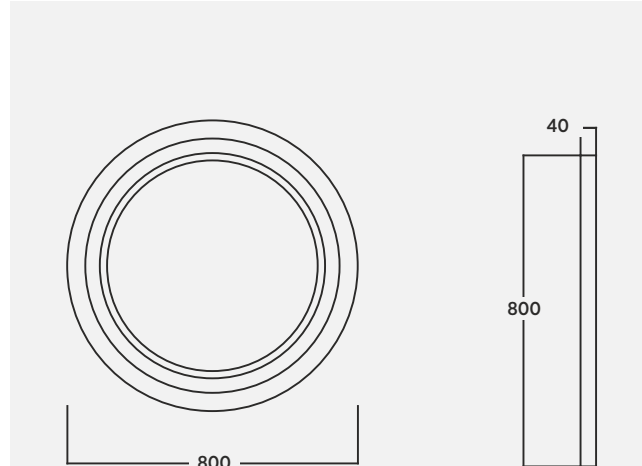

Charlotte 95 cm Lavabolu Mermer Tezgaah
Marble Countertop With Washbasin | Piano In Marmo Con Lavabo

Charlotte 80 cm Aydınlatmalı Ayna Illuminated Mirror | Specchio Illuminato

Charlotte 80 cm Ayna Mirror | Specchio