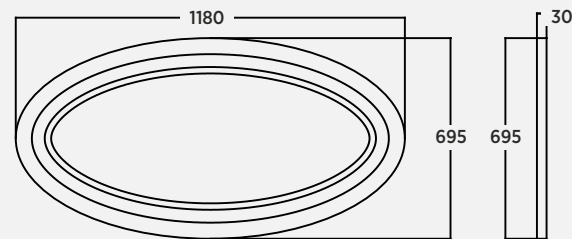

Blanc 50 cm Boy Dolabi | Tall Cabinet | Armadio Alto

Blanc 120cm Lavabolu Mermer Tezgah
Marble Countertop With Washbasin | Piano In Marmo Con Lavabo

Blanc 120 cm Ayna | Mirror | Specchio

Blanc 120 cm Aydınlatmalı Ayna | Illuminated Mirror | Specchio Illuminato