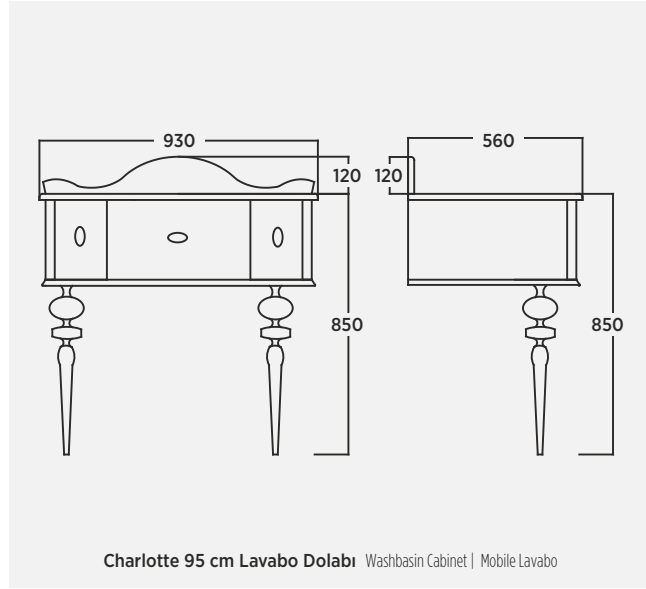

Zarif
Eşsiz
Popüler
Elegant • Unique • Popular
Elegante • Unico • Popolare