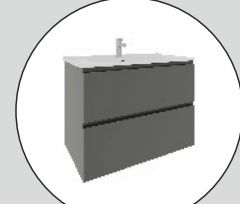

Soft Antrasit
Soft Anthracite | Antracite Morbido