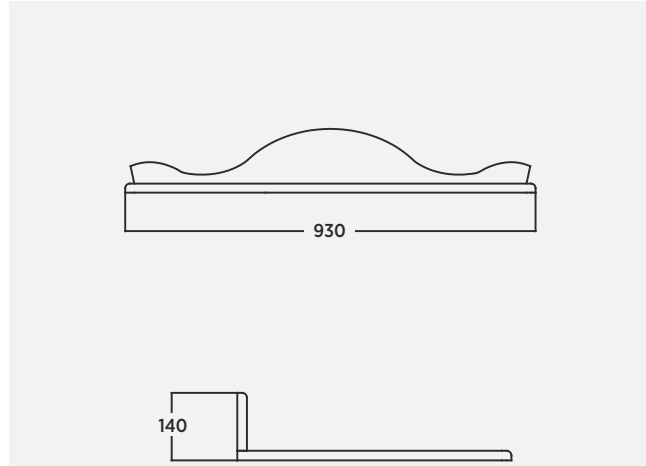

Charlotte 95 cm Lavabolu Mermer Tezgaah
Marble Countertop With Washbasin | Piano In Marmo Con Lavabo

Charlotte 80 cm Aydınlatmalı Ayna Illuminated Mirror | Specchio Illuminato

Charlotte 80 cm Ayna Mirror | Specchio