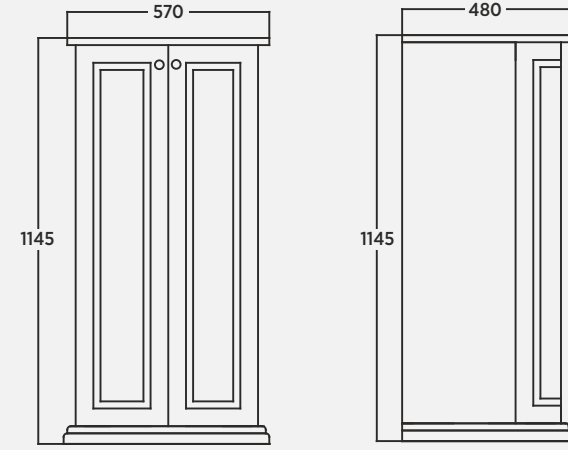

Margot 55 cm Boy Dolabı Tall Cabinet | Armadio Alto

Margot 100 cm Lavabolu Mermer Tezgah
Marble Countertop With Washbasin | Piano In Marmo Con Lavabo

Margot 80 cm Ayna Mirror | Specchio

Margot 80 cm Aydınlatmalı Ayna Illuminated Mirror | Specchio Illuminato