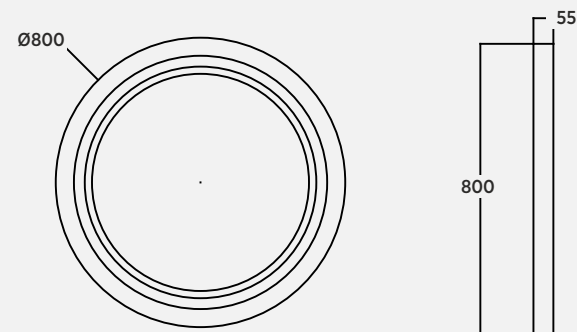

Margot 55 cm Boy Dolabı Tall Cabinet | Armadio Alto

Margot 100 cm Lavabolu Mermer Tezgah
Marble Countertop With Washbasin | Piano In Marmo Con Lavabo

Margot 80 cm Ayna Mirror | Specchio

Margot 80 cm Aydınlatmalı Ayna Illuminated Mirror | Specchio Illuminato