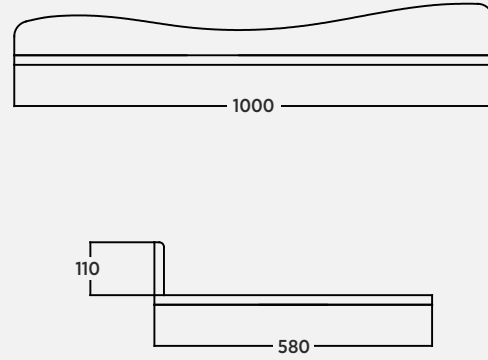

Margot 55 cm Boy Dolabı Tall Cabinet | Armadio Alto

Margot 100 cm Lavabolu Mermer Tezgah
Marble Countertop With Washbasin | Piano In Marmo Con Lavabo

Margot 80 cm Ayna Mirror | Specchio

Margot 80 cm Aydınlatmalı Ayna Illuminated Mirror | Specchio Illuminato