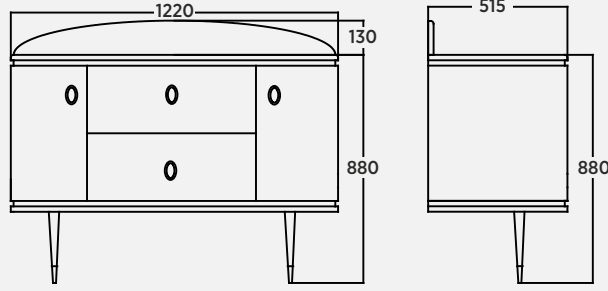

Blanc 120 cm Lavabo Dolabi | Washbasin Cabinet | Mobile Lavabo