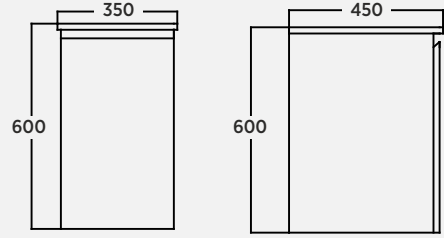

Fresca 35 cm Alt Yan Dolap Lower Side Cabinet | Armadio Laterale Inferiore