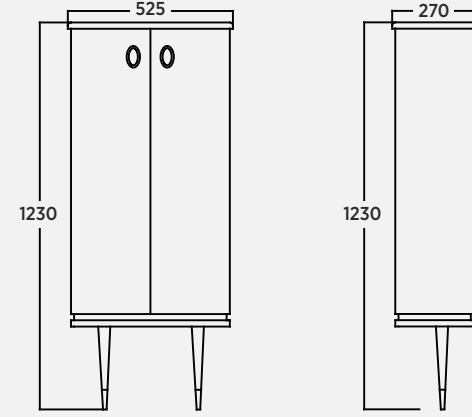

Blanc 50 cm Boy Dolabi | Tall Cabinet | Armadio Alto

Blanc 120cm Lavabolu Mermer Tezgah
Marble Countertop With Washbasin | Piano In Marmo Con Lavabo

Blanc 120 cm Ayna | Mirror | Specchio

Blanc 120 cm Aydınlatmalı Ayna | Illuminated Mirror | Specchio Illuminato