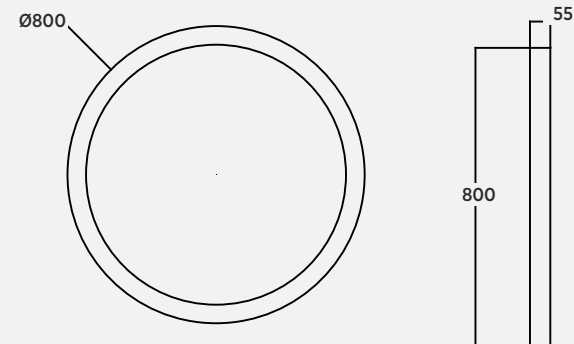

Margot 55 cm Boy Dolabı Tall Cabinet | Armadio Alto

Margot 100 cm Lavabolu Mermer Tezgah
Marble Countertop With Washbasin | Piano In Marmo Con Lavabo

Margot 80 cm Ayna Mirror | Specchio

Margot 80 cm Aydınlatmalı Ayna Illuminated Mirror | Specchio Illuminato