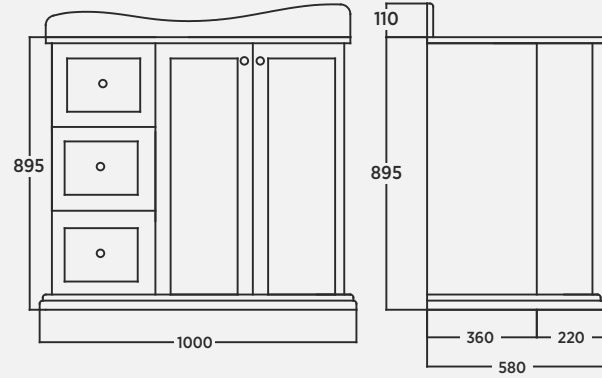

Margot 100 cm Lavabo Dolabı Washbasin Cabinet | Mobile Lavabo