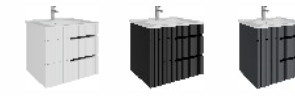

MODÜLLER

MODULES | MODULI

Drop 60 cm Lavabo Dolabı
Washbasin Cabinet | Mobile Lavabo

EL1DP060C01M00
EL1DP060C02M00
EL1DP060C12M00

Ultra Beyaz / Ultra White / Bianco Ultra
Ultra Siyah / Ultra Black / Nero Ultra
Antrasit / Anthracite / Antracite